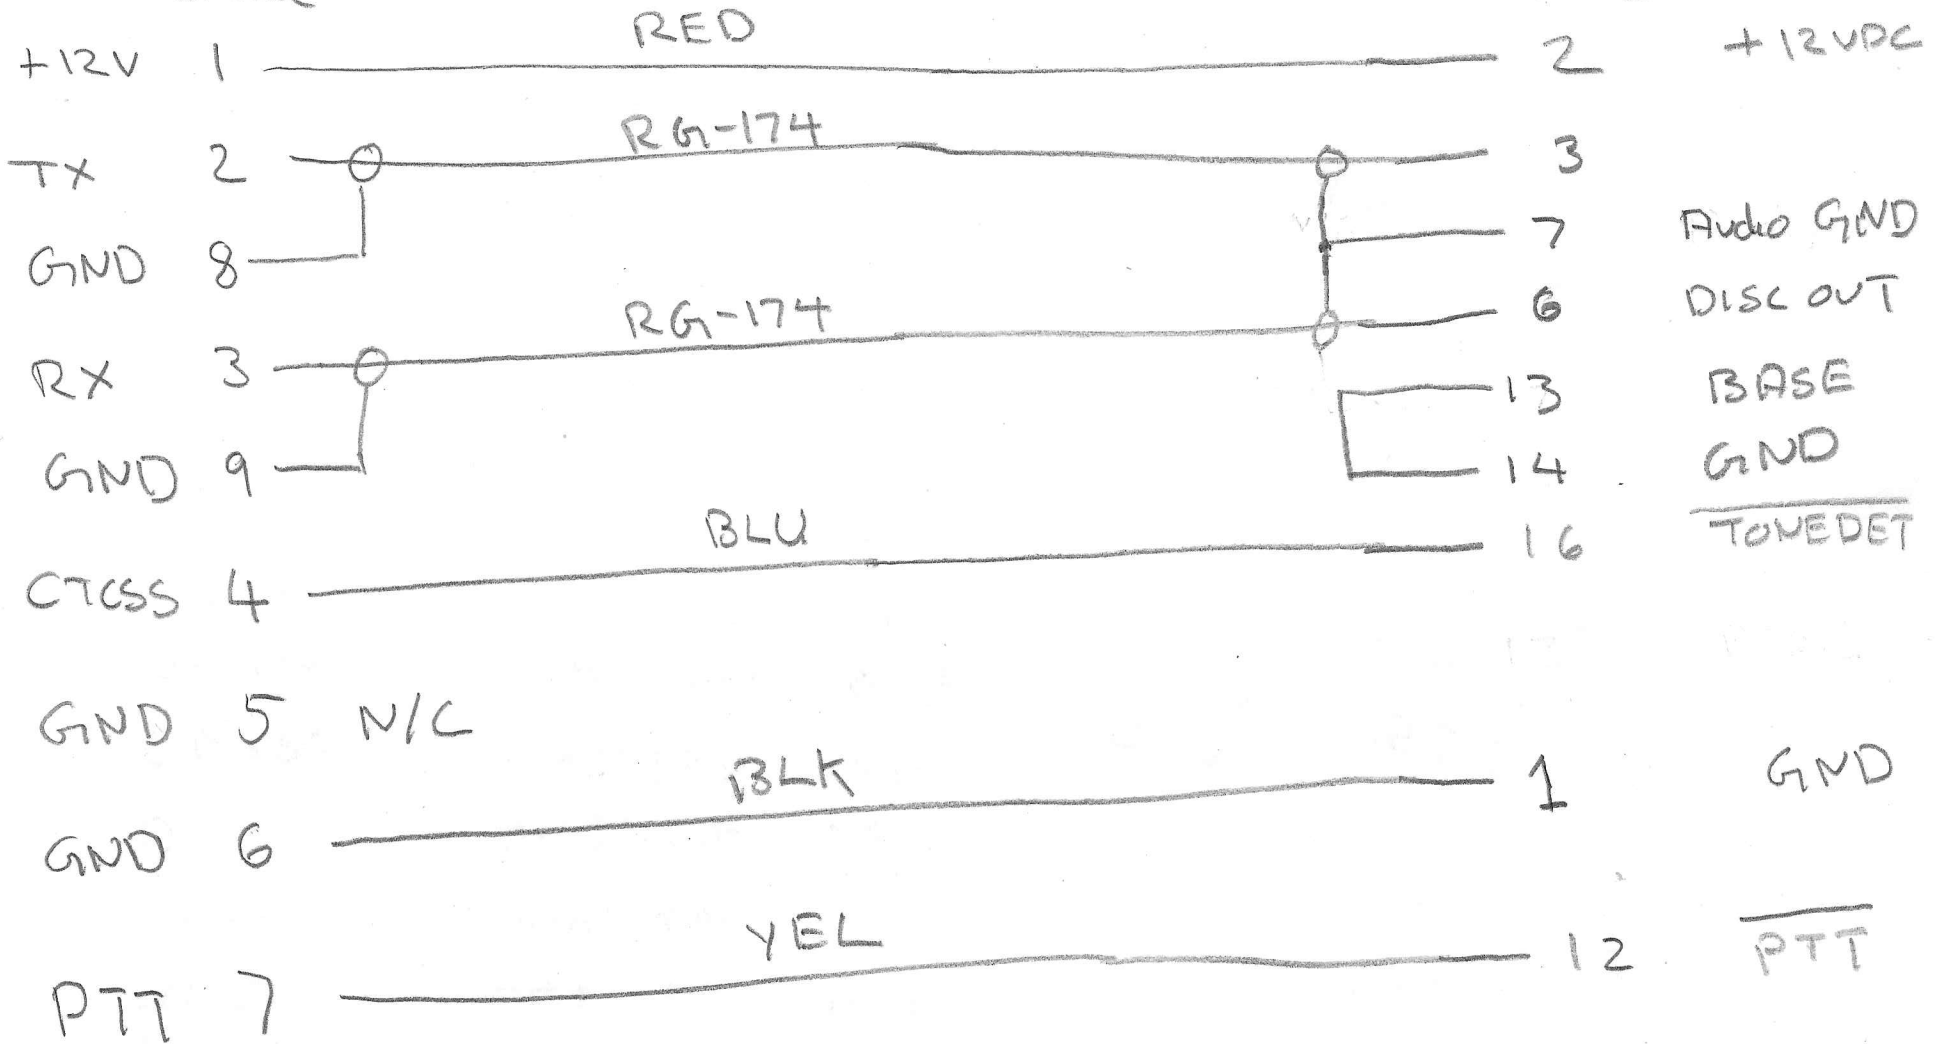

RTCM
DB9
FEMALE

VRX-5000
DB-25
MALE

RTCM / VRX-5000
CABLE ASSY