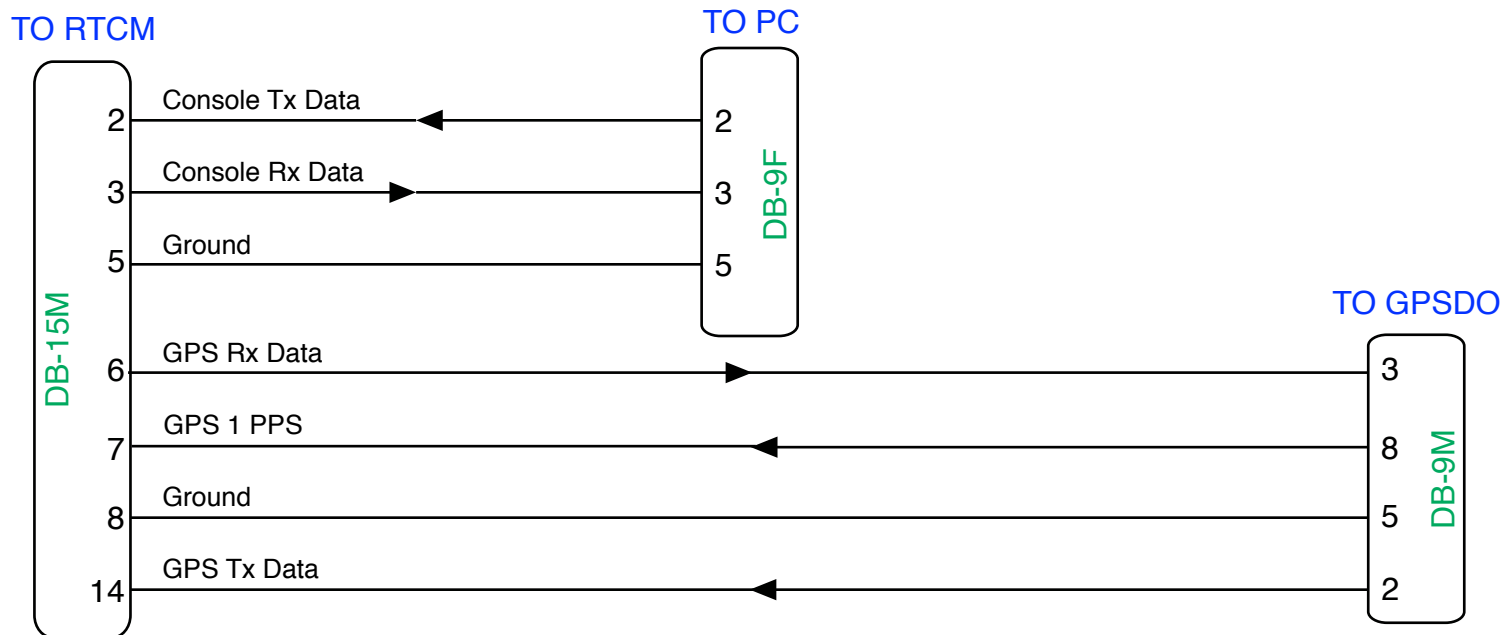

RTCM to BG7TBL GPSDO INTERFACE CABLE

RTCM Configuration

- GPS Data Protocol: 0 = NMEA
- GPS Serial Polarity: 0 = Non-Inverted
- GPS PPS Polarity: 0 = Non-Inverted
- GPS Baud Rate: 9600