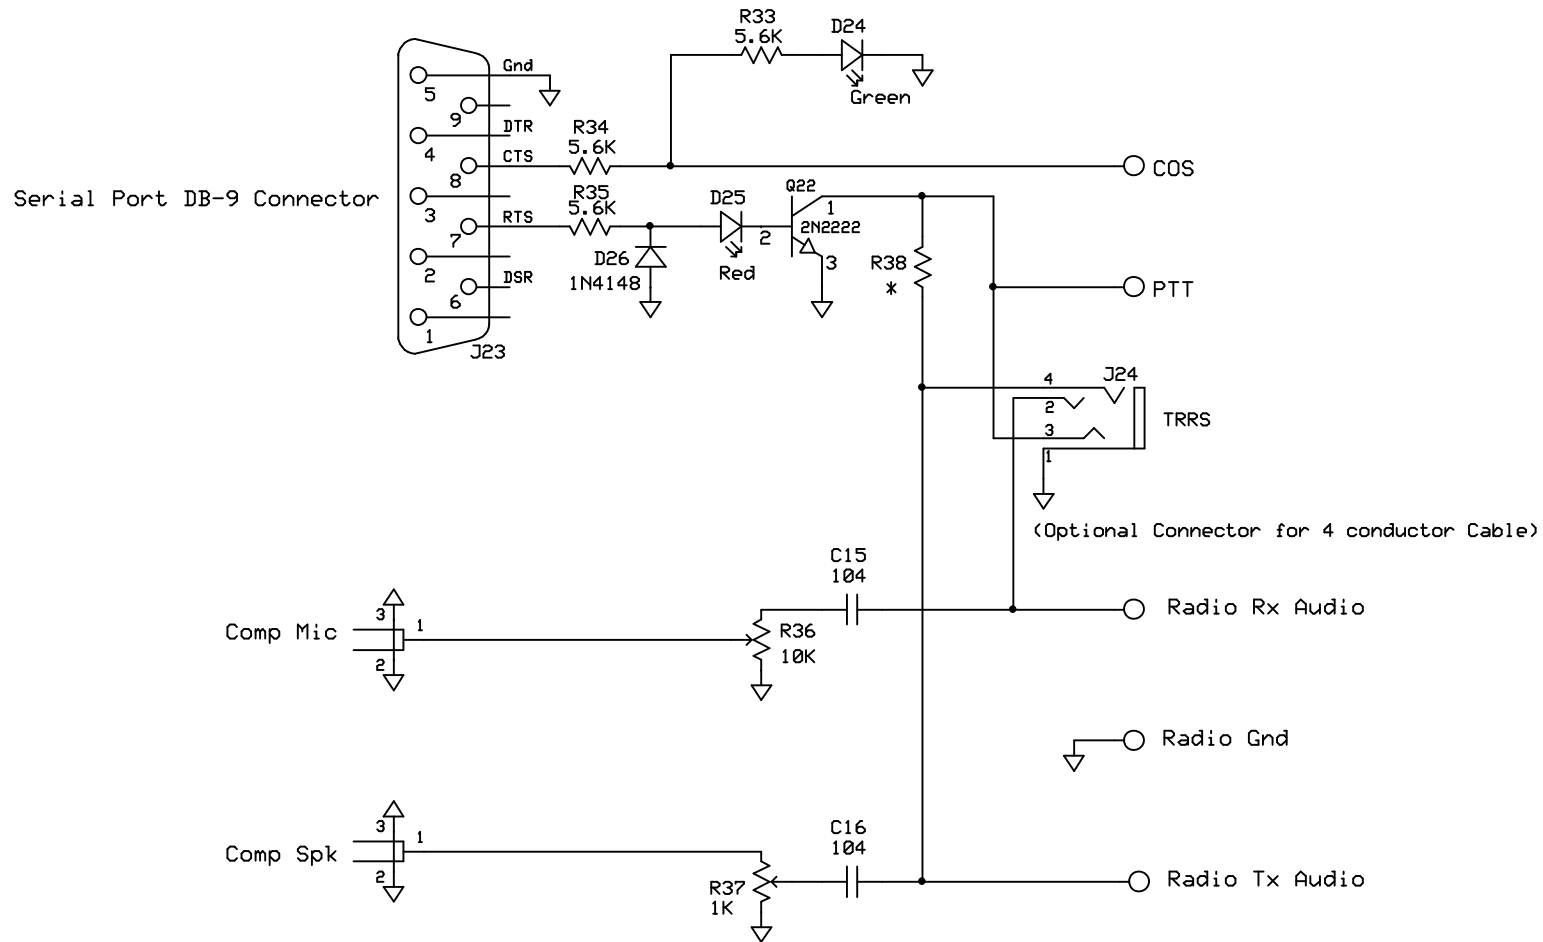

# Serial Port EchoLink Adapter

**Notes:**

R38 2.2k for Yaesu, Motorola Portables, 4.7k for ICOM & Alinco Portables, otherwise Not Used

Advanced Repeater Systems		
Serial PortEchoLink Adapter		
Designed by: M. Bush	Rev C 8/19/2012	Page 1 of 1